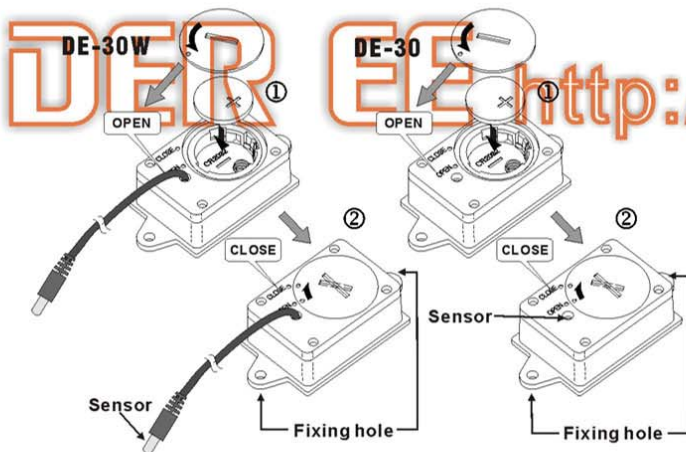

BATTERY REPLACEMENT: