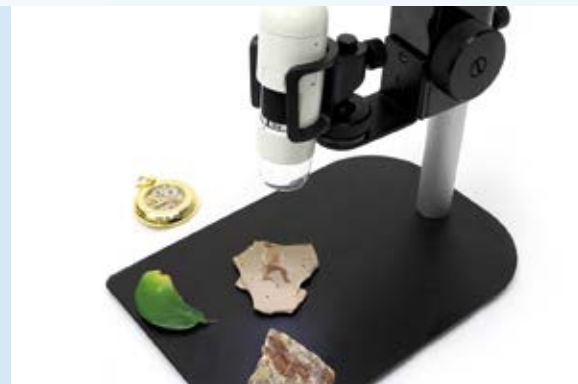

AM2111 Basic

The Dino-Lite AM2111 Basic is an excellent choice for hobbyists, schools, kids or any other cost sensitive application.

AM3113T

The AM3113T has both the measurement functions and the Microtouch button to capture pictures directly from the Dino-Lite. The improved image sensor provides a high quality image with very natural colors and it also offers a high refresh rate for better real time images. It is an affordable solution for industrial, scientific and business use.

AM2111 Basic

AM3113T

MODEL	RESOLUTION	MAGNIFICATION	CONNECTIVITY	LONG WORKING DISTANCE	MEASUREMENT & CALIBRATION	TYPE OF LEDS	NUMBER OF LEDS	EXCHANGABLE CAPS	POLARIZER	IR FILTER	METAL HOUSING	ESD-SAFE	ADDITIONAL FEATURES	PRICE RANGE
BASIC														
AM2111	VGA 640x480	10-70x, 200x	USB 2.0	-	-	white	4	-	-	IR cut-filter >650 nm	-	-	-	€0 - €200,00
AM3113T	VGA 640x480	10-70x, 200x	USB 2.0	-	✓	white	8	-	-	IR cut-filter >650 nm	-	-	-	€0 - €200,00