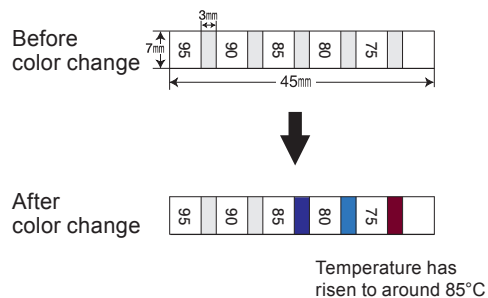

Irreversible

Temperature label Mini

RoHS Compliant

POINT!! Single temperature indicating model

Mini

- Ideal for monitoring the temperature of small parts

Type	Color-change temperature °C	Color-change	Color-change accuracy	JAN code
No.50	50	White ↓ Red	±2°C	4582130421277
No.55	55			4582130421284
No.60	60			4582130421291
No.65	65			4582130421307
No.70	70			4582130421314
No.75	75			4582130421321
No.80	80			4582130421338
No.85	85			4582130421345

Type	Color-change temperature °C	Color-change	Color-change accuracy	JAN code
No.90	90	White ↓ Red	±2°C	4582130421352
No.95	95			4582130421369
No.100	100			4582130421376
No.105	105			4582130421383
No.110	110			4582130421390
No.115	115			4582130421406
No.120	120			4582130421413
No.125	125			4582130421420

200 labels per box

Irreversible

Temperature label S

RoHS Compliant

POINT!! 5-temperature stepped indication at 5°C intervals

Features

- Temperature indicator label 5S has 5 temperatures on a single label, making it ideal for temperature measurements in test situations.

5S

- Ideal for monitoring the temperature of small parts

* Color changes at each temperature are the same as for LI.

Type	Temperature combination (°C)	Color-change accuracy	JAN code
5S-50	50- 55- 60- 65- 70	±2°C	4582130421437
5S-55	55- 60- 65- 70- 75		4582130421444
5S-60	60- 65- 70- 75- 80		4582130421451
5S-65	65- 70- 75- 80- 85		4582130421468
5S-70	70- 75- 80- 85- 90		4582130421475
5S-75	75- 80- 85- 90- 95		4582130421482
5S-80	80- 85- 90- 95-100		4582130421499
5S-85	85- 90- 95-100-105		4582130421505
5S-90	90- 95-100-105-110		4582130421512
5S-95	95-100-105-110-115		4582130421529