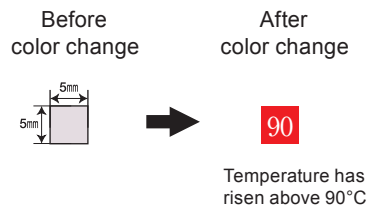

Irreversible

Temperature label Mini

RoHS Compliant

POINT!! Single temperature indicating model

Mini

- Ideal for monitoring the temperature of small parts

Type	Color-change temperature °C	Color-change	Color-change accuracy	JAN code
No.50	50	White ↓ Red	±2°C	4582130421277
No.55	55			4582130421284
No.60	60			4582130421291
No.65	65			4582130421307
No.70	70			4582130421314
No.75	75			4582130421321
No.80	80			4582130421338
No.85	85			4582130421345

Type	Color-change temperature °C	Color-change	Color-change accuracy	JAN code
No.90	90	White ↓ Red	±2°C	4582130421352
No.95	95			4582130421369
No.100	100			4582130421376
No.105	105			4582130421383
No.110	110			4582130421390
No.115	115			4582130421406
No.120	120			4582130421413
No.125	125			4582130421420

200 labels per box

Irreversible

Temperature label S

RoHS Compliant

POINT!! 5-temperature stepped indication at 5°C intervals

Features

- Temperature indicator label 5S has 5 temperatures on a single label, making it ideal for temperature measurements in test situations.

5S

- Ideal for monitoring the temperature of small parts

* Color changes at each temperature are the same as for LI.

Type	Temperature combination (°C)	Color-change accuracy	JAN code
5S-50	50- 55- 60- 65- 70	±2°C	4582130421437
5S-55	55- 60- 65- 70- 75		4582130421444
5S-60	60- 65- 70- 75- 80		4582130421451
5S-65	65- 70- 75- 80- 85		4582130421468
5S-70	70- 75- 80- 85- 90		4582130421475
5S-75	75- 80- 85- 90- 95		4582130421482
5S-80	80- 85- 90- 95-100		4582130421499
5S-85	85- 90- 95-100-105		4582130421505
5S-90	90- 95-100-105-110		4582130421512
5S-95	95-100-105-110-115		4582130421529