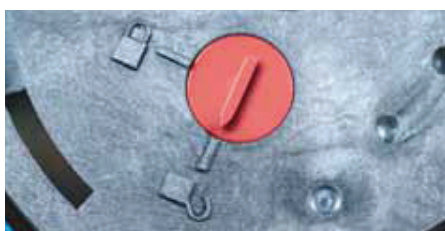

Portable

SCOUT® PRO

Hands Down—the industry's best portable balance

- ✓ Mechanical and software protection provides superior resistance to shock and overloading
- ✓ Easy, snap-in RS232 or USB interface accessory
- ✓ g, kg*, oz, ozt, lbs and combined lb:oz display**, dwt
- ✓ Software lock switch and integrated transportation lock

Designed for use in laboratory applications, the Scout Pro features easy-to-use two-button operation, a high-contrast LCD display, multiple weighing units, four application modes. And with the option of either RS232 or USB connectivity, the OHAUS Scout Pro is the portable balance for your needs!

*kg available in models SP202, SP402, SP602, SP401, SP601 **lbs and lb:oz available in models SP202, SP402, SP401

Mechanical and software overload protection

Parts Counting	Percent Weighing	Totalization	Weigh Below Hook	Display Hold	RS232 / USB Interface (Optional)	Battery Power

Integrated security bracket accommodates accessory security device.

Internal RS232 or USB port with integrated cable.

Model	SPS202	SPS402	SPS602	SPS401	SPS601	SPS2001	SPS4001	SPS6001	SPS6000
Capacity (g)	200	400	600	400	600	2000	4000	6000	6000
Readability (g)	0.01			0.1			1		
Linearity	±0.01		±0.02	±0.1			±0.02	±1	
Pan Size (in/cm)	4.7 / 12 Diameter				6.5 × 5.5 / 16.5 × 14.2				
Dimensions (W×H×D) (in/cm)	7.56 × 2.13 × 8.27 / 19.2 × 5.4 × 21								
Span Mass (g)	200	200	300	200	300	2000	4000	6000	4000