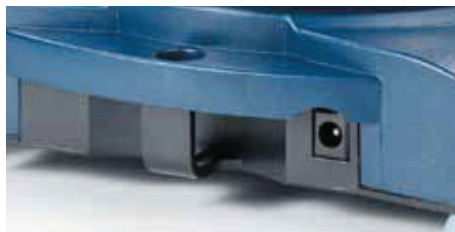

Portable

SCOUT® PRO

Hands Down—the industry's best portable balance

- ✓ Mechanical and software protection provides superior resistance to shock and overloading
- ✓ Easy, snap-in RS232 or USB interface accessory
- ✓ g, kg*, oz, ozt, lbs and combined lb:oz display**, dwt
- ✓ Software lock switch and integrated transportation lock

Designed for use in laboratory applications, the Scout Pro features easy-to-use two-button operation, a high-contrast LCD display, multiple weighing units, four application modes. And with the option of either RS232 or USB connectivity, the OHAUS Scout Pro is the portable balance for your needs!

Integrated security bracket accommodates accessory security device.

Internal RS232 or USB port with integrated cable.

Model	SPS202	SPS402	SPS602	SPS401	SPS601	SPS2001	SPS4001	SPS6001	SPS6000
Capacity (g)	200	400	600	400	600	2000	4000	6000	6000
Readability (g)	0.01			0.1			1		
Linearity	±0.01		±0.02	±0.1			±0.02	±1	
Pan Size (in/cm)	4.7 / 12 Diameter				6.5 × 5.5 / 16.5 × 14.2				
Dimensions (W×H×D) (in/cm)	7.56 × 2.13 × 8.27 / 19.2 × 5.4 × 21								
Span Mass (g)	200	200	300	200	300	2000	4000	6000	4000