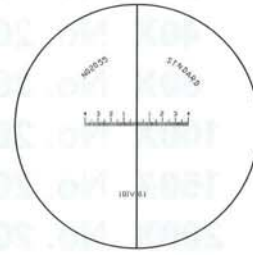

## PEAK SCALE LUPE 20X

PEAK SCALE LUPE 20X, a new product has been added to our SCALE LUPE series so far supplied. We have produced this article with the intention that the SCALE LUPE 20X composed of 2 groups, 3 elements will enlarge entire area with clear distortion-free viewing. We believe that this SCALE LUPE 20X will solve your complaint that the magnification 10X is too low but that the magnifying power of 30X is too high to use.

In using the instrument, turn the diopter adjustment ring so that you can observe sharply the magnified image of the scale.

By observing through the lupe with the scale resting on the object to be examined, you are able to measure the object very easily and exactly.

This new product is also useful for the inspection of film, printed matters and many other objects.

Magnification:	20X	Size:	35 $\phi$ $\times$ 23 mm
Effective aperture:	12 mm $\phi$	Net weight:	35 gm.
Min. scale division:	0.1 mm		

Magnification:	20X	Size:	43 $\phi$ $\times$ 65 $\times$ 184 mm
Effective aperture:	12 mm $\phi$	Net weight:	64 gm.
Min. scale division:	0.1 mm		