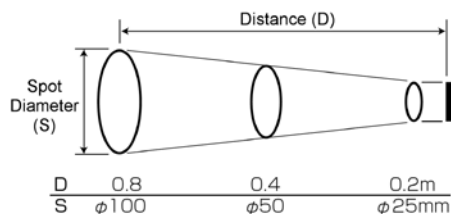

## SPECIFICATIONS

Measuring range	: -20 to 420°C/0 to 786°F
Accuracy (at 23°C±5°C)	: ±2°C at -20 to 100°C, ±2%rdg at other range
Resolution	: 1°C/1°F
Emissivity	: 0.95 (fixed)
Distance to spot size (D:S)	: 8:1
Laser sighting	: 1 point / class II laser (less than 1mW of power)
Sampling time	: Approx. 0.5 sec.
Operating ambient	: 0 to 50°C, less than 80%RH (no condensing)
Power requirement	: 9VDC (6F22 battery x 1)
Functions	: °C/°F selectable, Backlight ON/OFF, Laser marker ON/OFF Auto power-off
Dimensions	: 41.5(W) x 160(H) x 65(D)mm
Weight	: Approx. 140g (including battery)
Accessories	: Soft pouch, vinyl cover, lens cap, hand strap, 6F22 battery x 1

## SPECIFICATIONS

Measuring range	: -40 to 500°C
Accuracy	: ±2°C or ±2%rdg at -19.9 to 450°C
(at 23°C±5°C at ε0.95)	: ±4°C or ±4%rdg at other range
Resolution	: 0.1°C at -40 to 99.9°C / 1°C at higher than 100°C
Emissivity	: Adjustable between ε0.30 and 1.0 in 0.01 step
Distance to spot size (D:S)	: 10:1
Laser sighting	: 1 point / class II laser (less than 1mW of power)
Sampling time	: Approx. 0.5 sec.
Operating ambient	: 0 to 50°C, less than 80%RH (no condensing)
Power requirement	: 9VDC (6F22 battery x 1)
Functions	: Backlight ON/OFF, Laser marker ON/OFF Auto power-off, HOLD
Dimensions	: 45(W) x 157(H) x 80(D)mm
Weight	: Approx. 151g (including battery)
Accessories	: Soft pouch, hand strap, 6F22 battery x 1